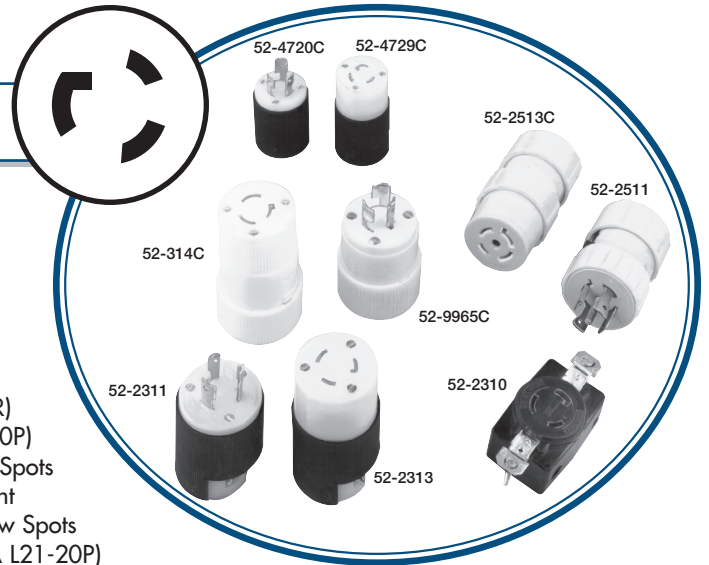

Specifications subject to change without notice

Other connector types are available. Specify type, style, NEMA #, Manufacture, etc. • Also available: Adapters, twofers, threefers, etc. (Specify configurations).