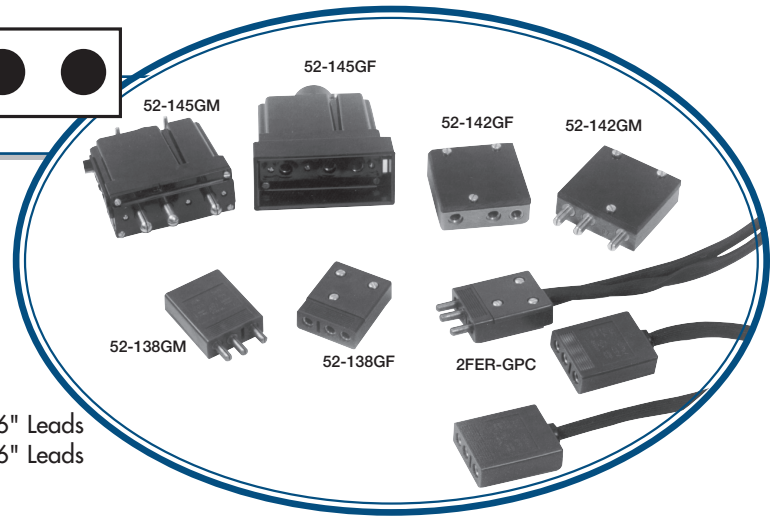

Grounding Pin

Catalog No.	Description
52-138GM	20 Amp male, cable mount
52-138GF	20 Amp female, cable mount
52-138GF-FLUSH	20 Amp female, flush panel mount
52-142GM	30 Amp male, cable mount
52-142GF	30 Amp female, cable mount
52-145GM	60 Amp male, cable mount
52-145GF	60 Amp female, cable mount
2FER-GPC	2-20 Amp females to 1-20 Amp male, 36" Leads
3FER-GPC	3-20 Amp females to 1-20 Amp male, 36" Leads

Other pin connector types available. Specify type, style and rating.

Grounding Straight Blade

Catalog No.	Description
52-5266C	15 Amp male edison, cable mount (NEMA 5-15P)
52-5269C	15 Amp female Edison connector, cable mount (NEMA 5-15R)
52-5366C	20 Amp male, cable mount (NEMA 5-20P)
52-5369C	20 Amp female, cable mount (NEMA 5-20R)

Other straight blade connector types available. Specify type, style and NEMA #.

Grounding Locking Blade

Catalog No.	Description
52-4720C	15 Amp male, cable mount (NEMA L5-15P)
52-4729C	15 Amp female, cable mount (NEMA L5-15R)
52-2311	20 Amp male, cable mount (NEMA L5-20P)
52-2313	20 Amp female, cable mount (NEMA L5-20R)
52-9965C	20 Amp male, cable mount (old style)
52-7314C	20 Amp female, cable mount (old style)
52-2310	20 Amp female, flush panel mount (NEMA L5-20R)
52-2315	20 Amp male, recessed panel mount (NEMA L5-20P) for COMET model & VOYAGER Series Follow Spots
52-5215	4-pole/5 wire 20 Amp male, recessed panel mount (NEMA L21-20P) For SATELLITE-1 Model Follow Spots
52-2511	4-pole/5 wire 20 Amp male, cable mount (NEMA L21-20P) for SATELLITE-1 Model interconnect cables
52-2513C	4-pole/5 wire 20 Amp female, cable mount (NEMA L21-20R) for SATELLITE-1 Model interconnect cables
2FER-L5-20	2-20 Amp females to 1-20 Amp male (NEMA L5-20), 36" Leads

Other locking blade types available. Specify type, style and NEMA #.

Specifications subject to change without notice

Other connector types are available. Specify type, style, NEMA #, Manufacture, etc. • Also available: Adapters, twofers, threefers, etc. (Specify configurations).