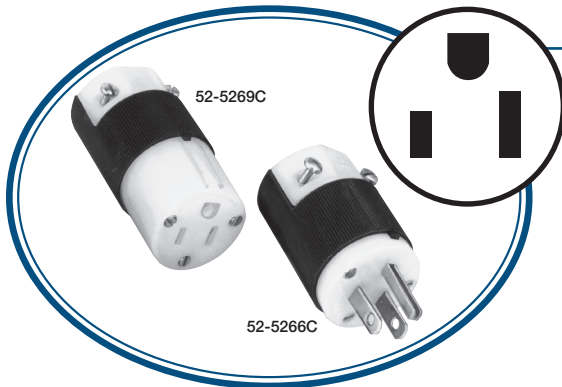

Grounding Pin

Catalog No.	Description
52-138GM	20 Amp male, cable mount
52-138GF	20 Amp female, cable mount
52-138GF-FLUSH	20 Amp female, flush panel mount
52-142GM	30 Amp male, cable mount
52-142GF	30 Amp female, cable mount
52-145GM	60 Amp male, cable mount
52-145GF	60 Amp female, cable mount
2FER-GPC	2-20 Amp females to 1-20 Amp male, 36" Leads
3FER-GPC	3-20 Amp females to 1-20 Amp male, 36" Leads

Other pin connector types available. Specify type, style and rating.

Grounding Straight Blade

Catalog No.	Description
52-5266C	15 Amp male edison, cable mount (NEMA 5-15P)
52-5269C	15 Amp female Edison connector, cable mount (NEMA 5-15R)
52-5366C	20 Amp male, cable mount (NEMA 5-20P)
52-5369C	20 Amp female, cable mount (NEMA 5-20R)

Other straight blade connector types available. Specify type, style and NEMA #.

Grounding Locking Blade

Catalog No.	Description
52-4720C	15 Amp male, cable mount (NEMA L5-15P)
52-4729C	15 Amp female, cable mount (NEMA L5-15R)
52-2311	20 Amp male, cable mount (NEMA L5-20P)
52-2313	20 Amp female, cable mount (NEMA L5-20R)
52-9965C	20 Amp male, cable mount (old style)
52-7314C	20 Amp female, cable mount (old style)
52-2310	20 Amp female, flush panel mount (NEMA L5-20R)
52-2315	20 Amp male, recessed panel mount (NEMA L5-20P) for COMET model & VOYAGER Series Follow Spots
52-5215	4-pole/5 wire 20 Amp male, recessed panel mount (NEMA L21-20P) For SATELLITE-1 Model Follow Spots
52-2511	4-pole/5 wire 20 Amp male, cable mount (NEMA L21-20P) for SATELLITE-1 Model interconnect cables
52-2513C	4-pole/5 wire 20 Amp female, cable mount (NEMA L21-20R) for SATELLITE-1 Model interconnect cables
2FER-L5-20	2-20 Amp females to 1-20 Amp male (NEMA L5-20), 36" Leads

Other locking blade types available. Specify type, style and NEMA #.

Specifications subject to change without notice

Other connector types are available. Specify type, style, NEMA #, Manufacture, etc. • Also available: Adapters, twofers, threefers, etc. (Specify configurations).